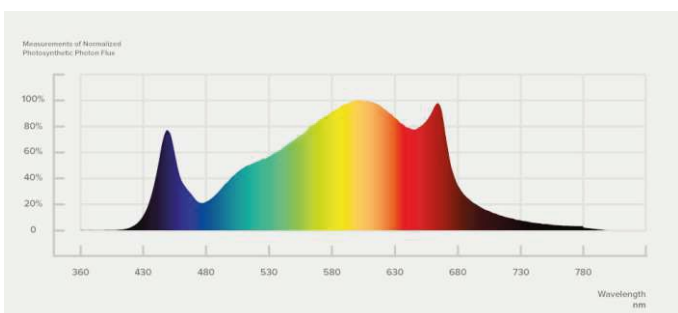

COSMOS 1000W

SPECIFICATIONS

Light Source	LED
Spectrum	Full spectrum
PPF	2877 $\mu\text{mol/s}$
Input Power	1000 W
Efficacy	2.8 $\mu\text{mol/J}$
Input Voltage	Autosensing 100-277 V
Fixture Dimensions Weight	110.76 x 6.7 cm 14 kg
Mounting Height	$\geq 6''$ (15.2cm) Above Canopy
Thermal Management	Passive
Dimming	0-10V
Light Distribution	120°
Lifetime	L90: > 54,000hrs
Power Factor	> 90%
Certifications	Ip66, CE, Power supply UL
Warranty	2 Year Standard Warranty

TOP VIEW

MAX AMPERAGE BY VOLTAGE SERVICE

Voltage	208V	240V	277V
Amperage	4,8A	4,0A	3,61A

SIDE VIEW

SPECTRA

POWER SUPPLY