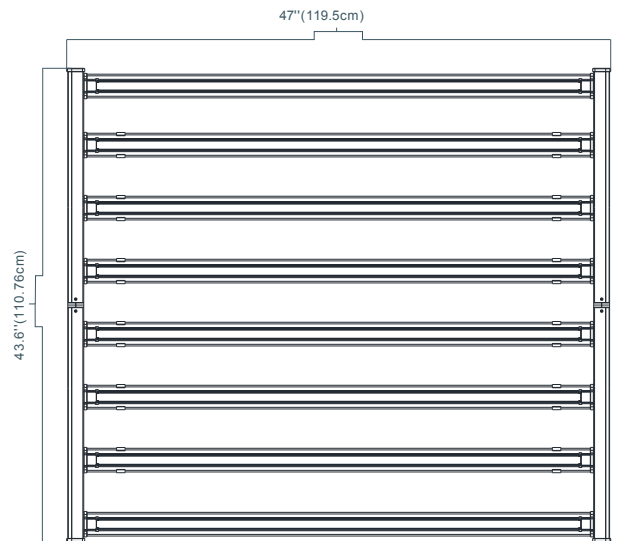

COSMOS 1000W

SPECIFICATIONS

Light Source	LED
Spectrum	Full spectrum
PPF	2877 $\mu\text{mol/s}$
Input Power	1000 W
Efficacy	2.8 $\mu\text{mol/J}$
Input Voltage	Autosensing 100-277 V
Fixture Dimensions Weight	110.76 x 6.7 cm 14 kg
Mounting Height	$\geq 6''$ (15.2cm) Above Canopy
Thermal Management	Passive
Dimming	0-10V
Light Distribution	120°
Lifetime	L90: > 54,000hrs
Power Factor	> 90%
Certifications	Ip66, CE, Power supply UL
Warranty	2 Year Standard Warranty

TOP VIEW

MAX AMPERAGE BY VOLTAGE SERVICE

Voltage	208V	240V	277V
Amperage	4,8A	4,0A	3,61A

SIDE VIEW

SPECTRA

POWER SUPPLY