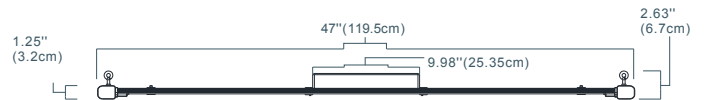

COSMOS 1000W

SPECIFICATIONS

Light Source	LED
Spectrum	Full spectrum
PPF	2877 $\mu\text{mol/s}$
Input Power	1000 W
Efficacy	2.8 $\mu\text{mol/J}$
Input Voltage	Autosensing 100-277 V
Fixture Dimensions Weight	110.76 x 6.7 cm 14 kg
Mounting Height	$\geq 6''$ (15.2cm) Above Canopy
Thermal Management	Passive
Dimming	0-10V
Light Distribution	120°
Lifetime	L90: > 54,000hrs
Power Factor	> 90%
Certifications	Ip66, CE, Power supply UL
Warranty	2 Year Standard Warranty

TOP VIEW

MAX AMPERAGE BY VOLTAGE SERVICE

Voltage	208V	240V	277V
Amperage	4,8A	4,0A	3,61A

SIDE VIEW

SPECTRA

POWER SUPPLY