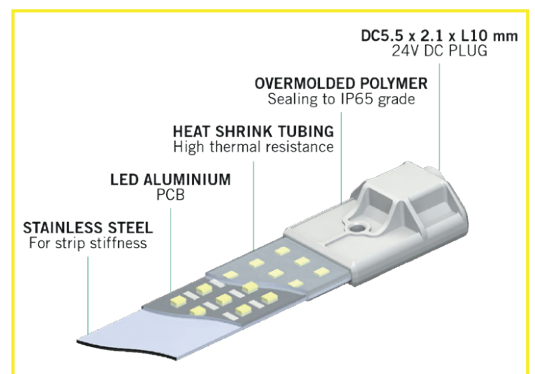

PATENT N°W02021176302

+20% yield
Largest Footprint

24 V Bulbs
100% Safe

IP65
Water jet resistant

Unbreakable
Strong & Fall resistant