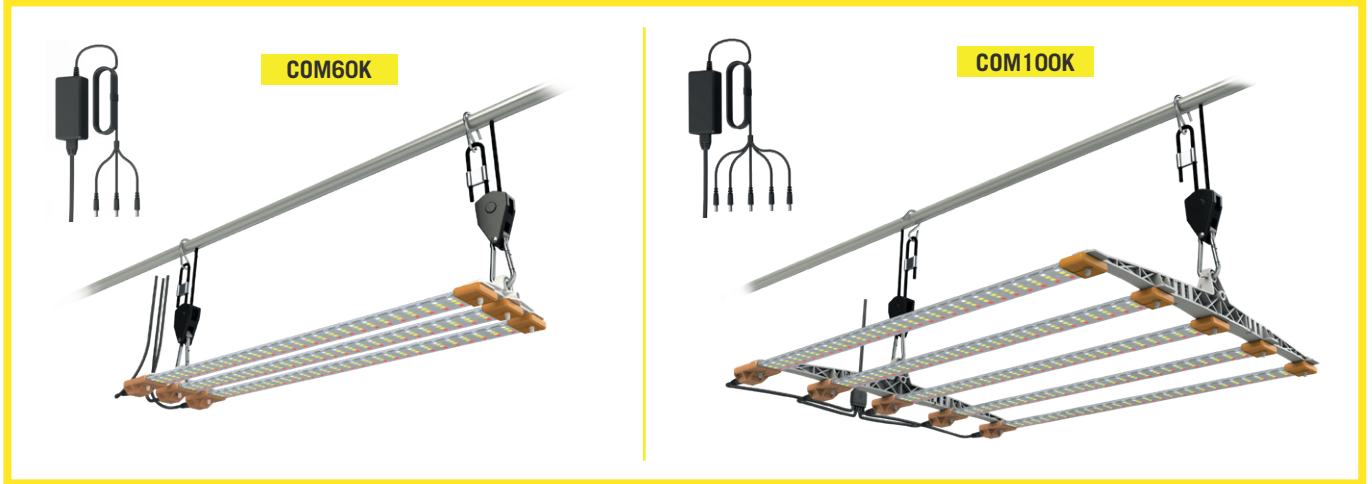

COSMORROW KIT

FULL SPECTRUM

Cosmorrow kits are complete lighting systems for high-intensity light requirements.

This patented modular technology has made the Cosmorrow waterproof, durable (50.000 hours) and indestructible with the best light coverage area on the market. It also allows for easy maintenance and upgrades by disconnecting (Dimmable to 100%, 80% and 60%) or replacing individual light bulbs.

REFERENCE	DESIGNATION	GROW AREA	PPE	VIDEO
COM60K	Cosmorrow 60W FULL SPECTRUM	60x40cm / 2' x 1½'	2.4µmol/s/w	
COM100K	Cosmorrow 100W FULL SPECTRUM	60x60cm / 2' x 2'	2.4µmol/s/w	

GENERAL DETAILS

Lifetime	Bulb : 50 000 hours (L90B10) Power supply : 100 000 hours
Application	Grow tent / Grow room / Multi-layer
Plant growth stage	Growing / Blooming
CCT	3500 K
Spectrum	Full Spectrum